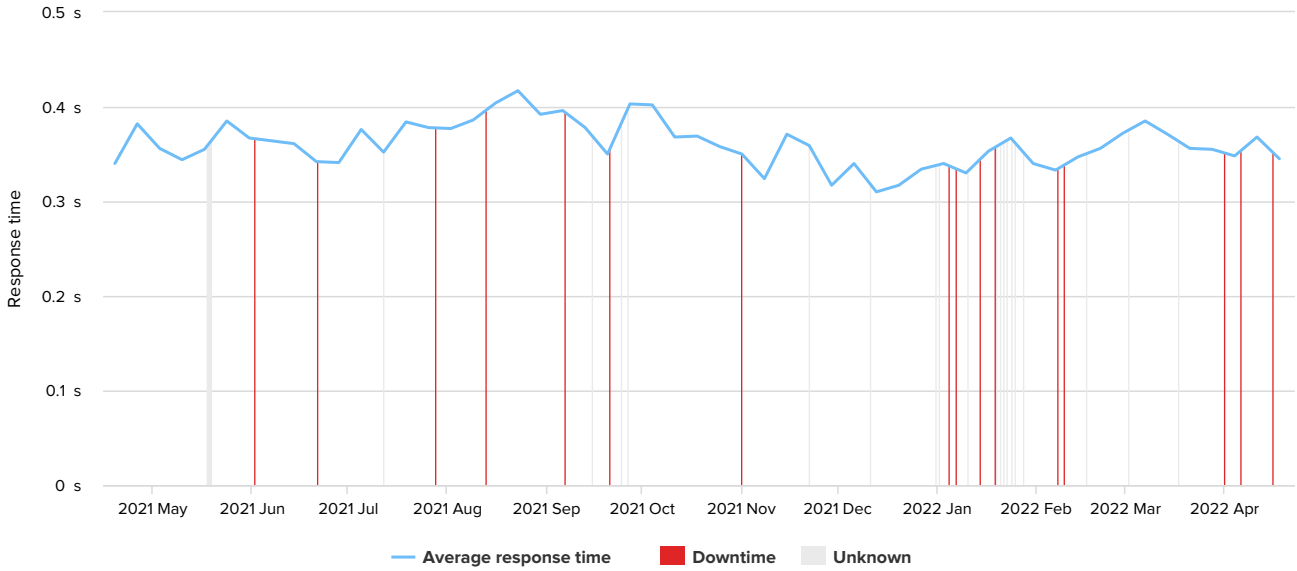

## Response time

Downtime <b>1h52m</b>	Outages <b>24</b>	Uptime <b>99.98%</b>	Max resp. time <b>417ms</b>	Min resp. time <b>310ms</b>	Avg resp. time <b>354ms</b>
--------------------------	----------------------	-------------------------	--------------------------------	--------------------------------	--------------------------------

STATUS	FROM	TO	DURATION
↑	04/16/2022 01:48:42 AM	04/19/2022 05:49:42 AM	3d 4h 1m
↓	04/16/2022 01:47:42 AM	04/16/2022 01:48:42 AM	1m
↑	04/15/2022 11:07:42 PM	04/16/2022 01:47:42 AM	2h 40m
↓	04/15/2022 11:06:42 PM	04/15/2022 11:07:42 PM	1m
↑	04/15/2022 11:05:42 PM	04/15/2022 11:06:42 PM	1m
↓	04/15/2022 11:04:42 PM	04/15/2022 11:05:42 PM	1m
↑	04/15/2022 11:03:42 PM	04/15/2022 11:04:42 PM	1m
↓	04/15/2022 11:01:42 PM	04/15/2022 11:03:42 PM	2m
↑	04/06/2022 12:09:42 AM	04/15/2022 11:01:42 PM	9d 22h 52m
↓	04/06/2022 12:08:42 AM	04/06/2022 12:09:42 AM	1m
↑	03/31/2022 10:13:42 PM	04/06/2022 12:08:42 AM	5d 1h 55m
↓	03/31/2022 09:19:42 PM	03/31/2022 10:13:42 PM	54m
↑	03/31/2022 09:18:42 PM	03/31/2022 09:19:42 PM	1m
↓	03/31/2022 09:16:42 PM	03/31/2022 09:18:42 PM	2m
↑	03/31/2022 09:14:42 PM	03/31/2022 09:16:42 PM	2m
↓	03/31/2022 09:08:42 PM	03/31/2022 09:14:42 PM	6m
↑	03/31/2022 09:03:42 PM	03/31/2022 09:08:42 PM	5m